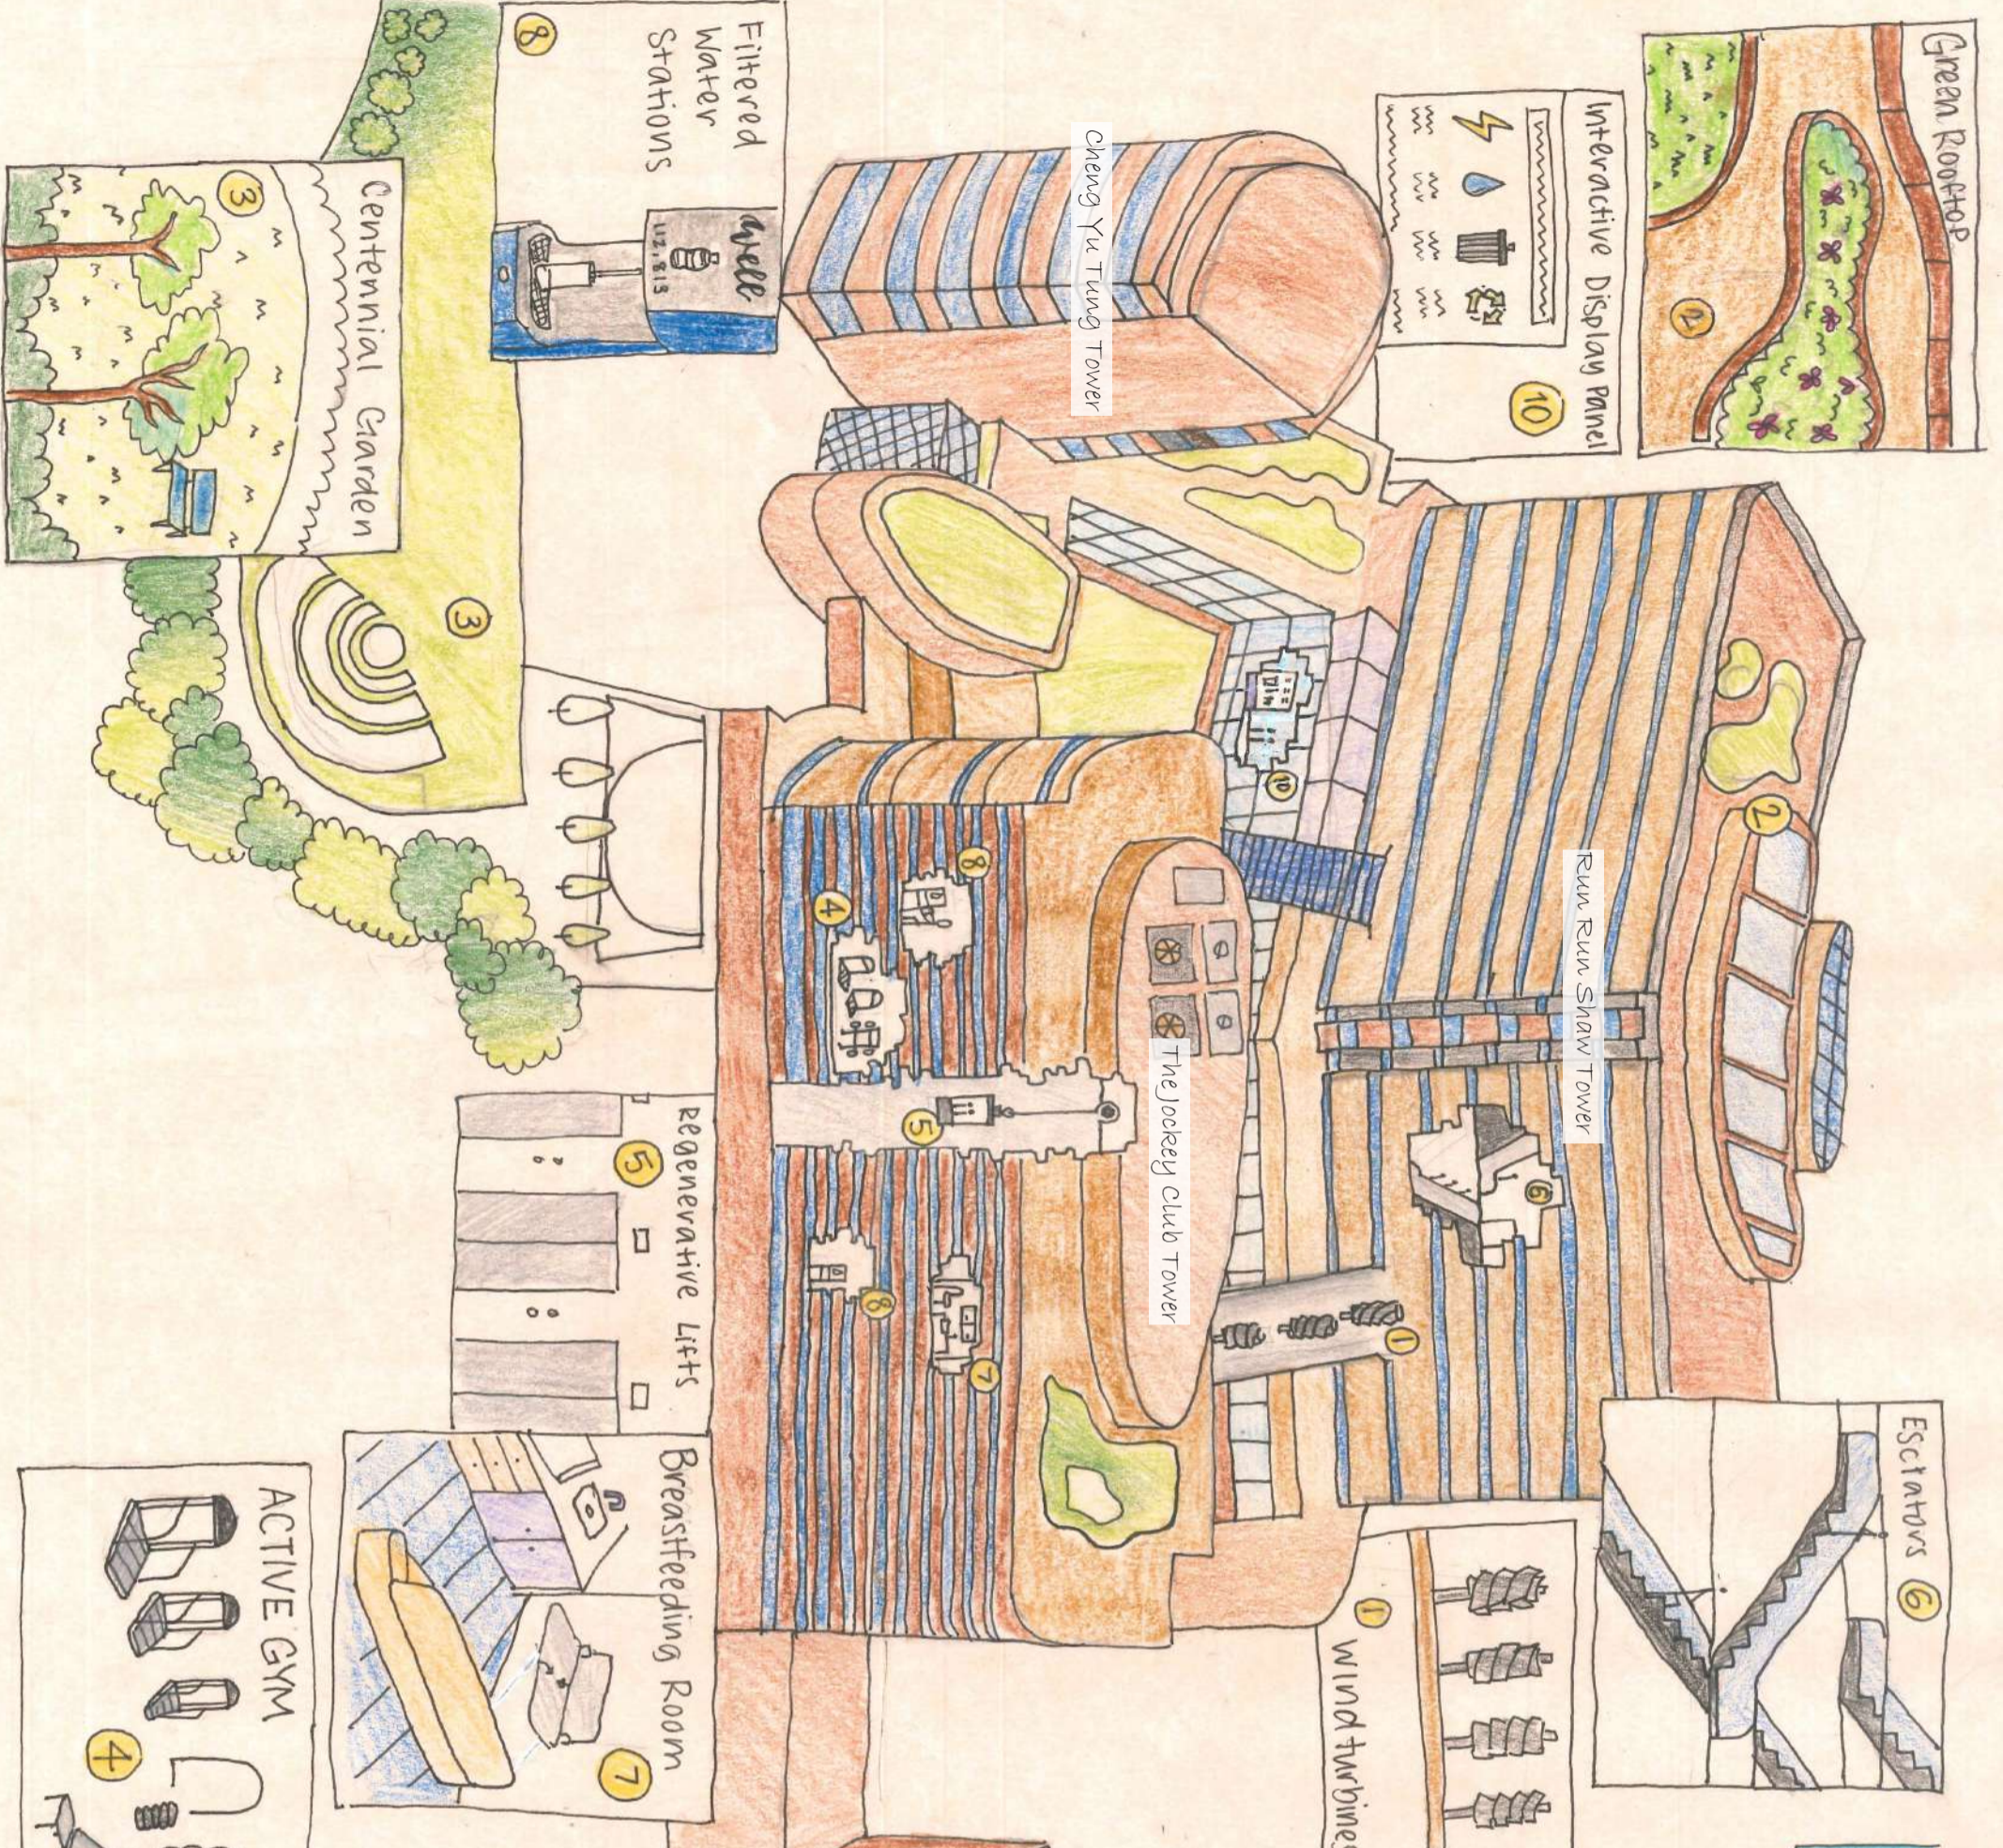

HKU CENTENNIAL CAMPUS SDG map

- 1 3/F, Centennial Campus
- 2 Rooftop, Centennial Campus
- 3 Centennial Garden
- 4 Rm. 3.36, The Jockey Club Tower
- 5 Centennial Campus
- 6 Centennial Campus
- 7 Chi Wan Learning Commons
- 8 Rm. 5.27, The Jockey Club Tower
- 9 Rooftop, Chow Yei Ching Building
- 10 Chi Wan Learning Commons
- 11 G.02, Composite Building,
- 12 Chow Yei Ching Building